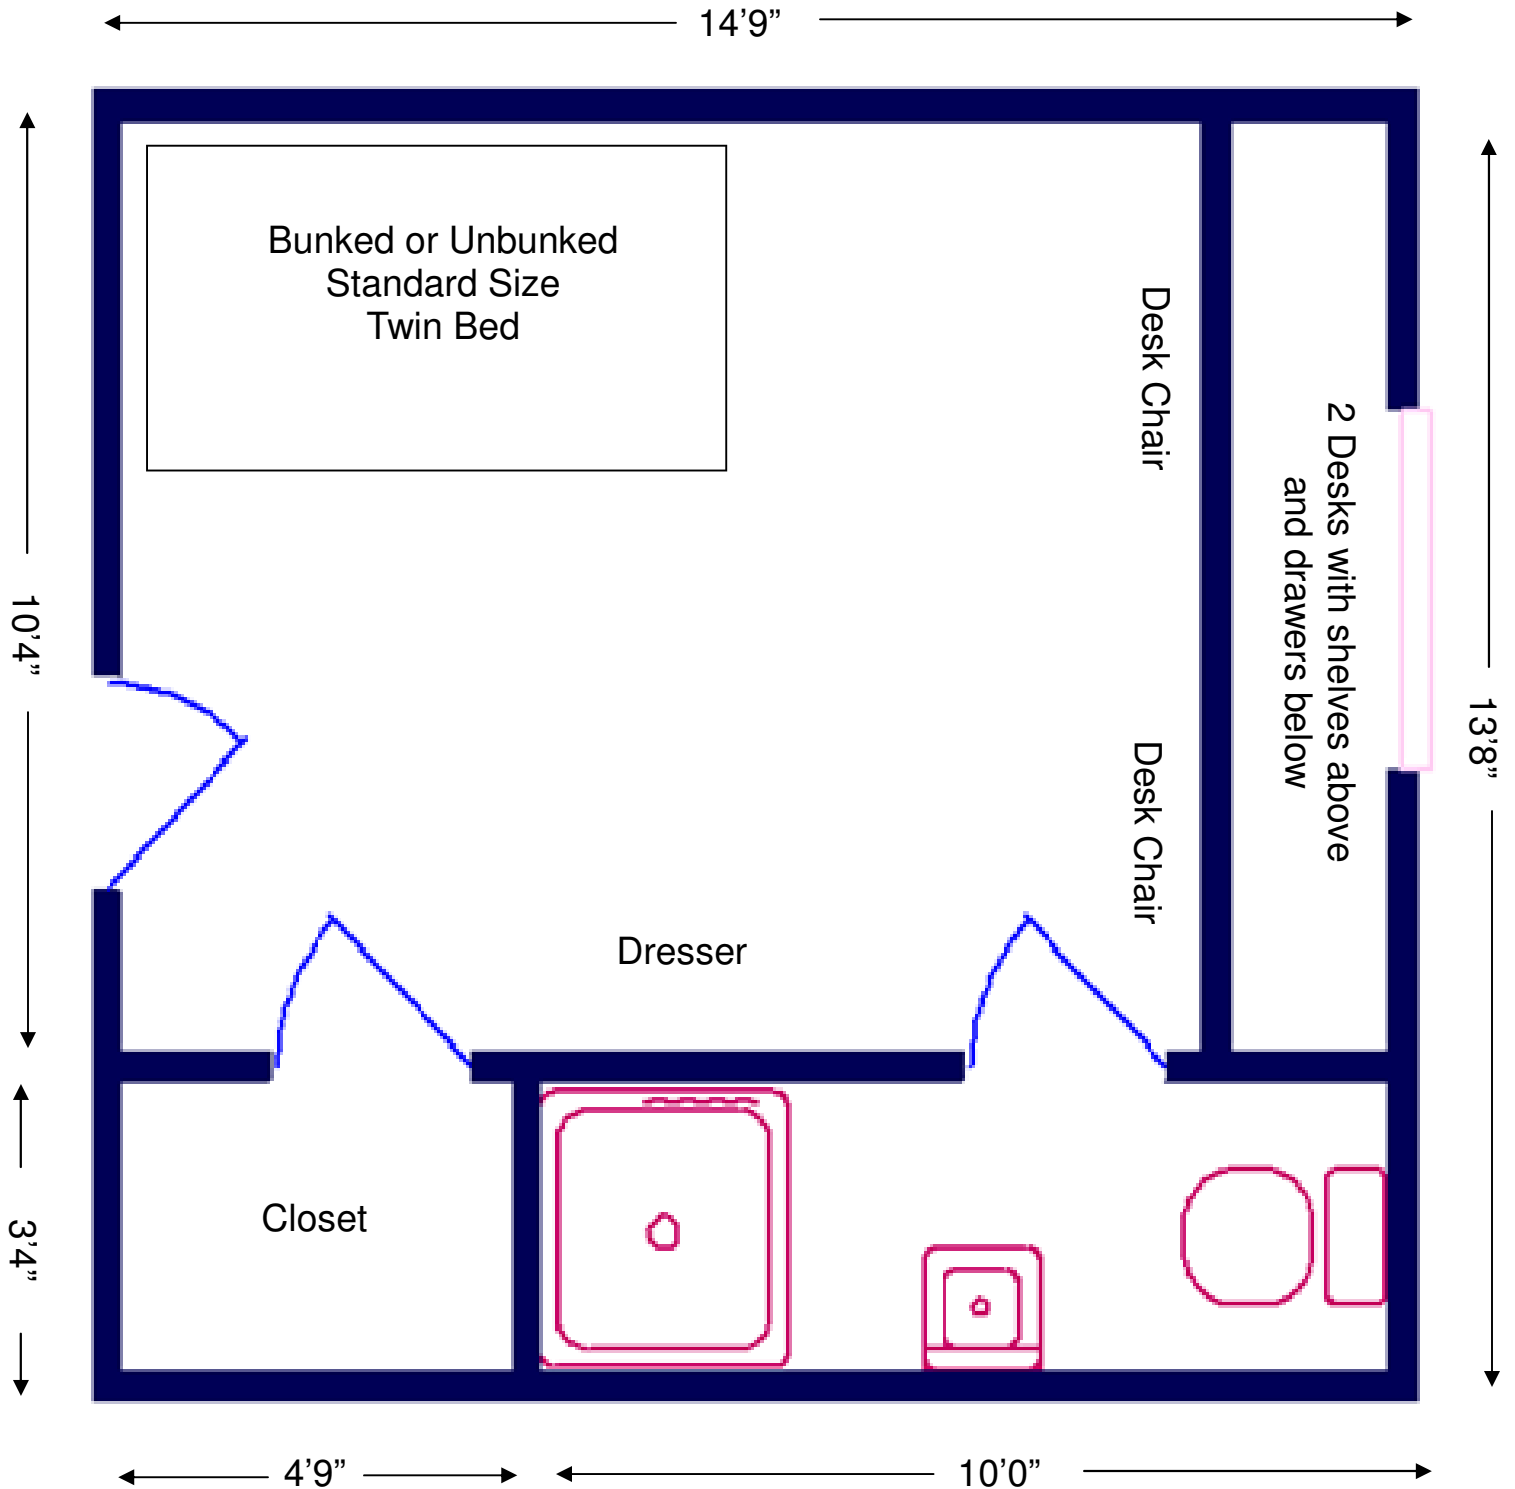

Mozart/Beethoven/McWhorter

Double Room with Private Bath

*This drawing is intended to give you a general idea of the room layout.
Not Drawn to Scale—Not All Rooms Identical*